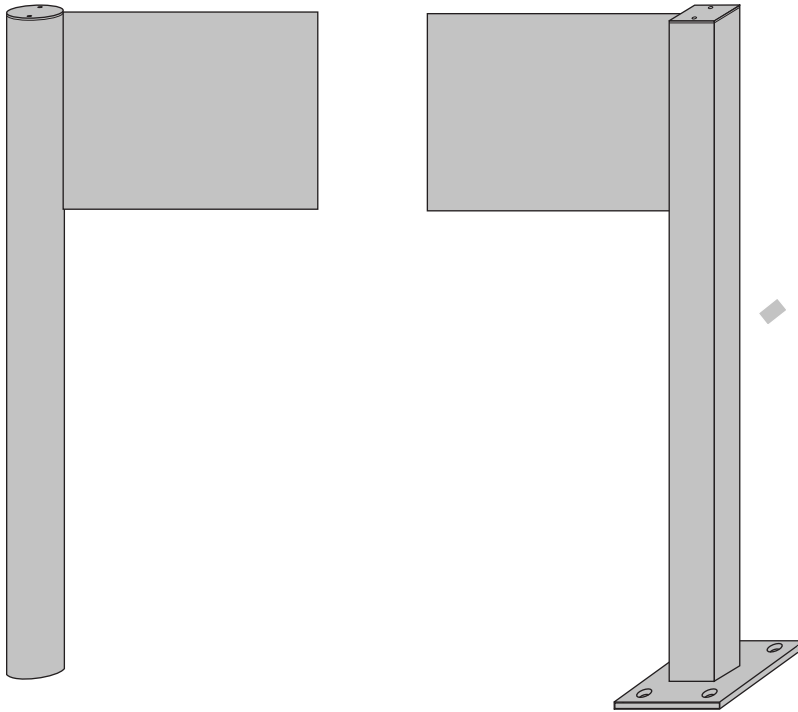

# Series 300-1F

## flag type aluminum post & panel sign

Plan View Section  
at Post

*not to scale*

Non-illuminated  
Variable size, up to approx. 10 sq. ft.  
.090", 1/8" or 1/4" aluminum face  
Square or round aluminum posts, 2" to 6"  
Baked 2-part acrylic polyurethane finish  
Direct burial or optional base-plate mounting

Peaked Cap

Ball Finial