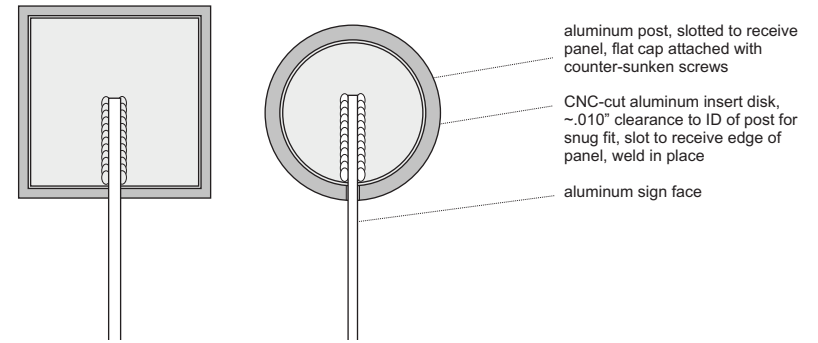

# Series 300-1F

## flag type aluminum post & panel sign

Plan View Section  
at Post

*not to scale*

Non-illuminated  
Variable size, up to approx. 10 sq. ft.  
.090", 1/8" or 1/4" aluminum face  
Square or round aluminum posts, 2" to 6"  
Baked 2-part acrylic polyurethane finish  
Direct burial or optional base-plate mounting