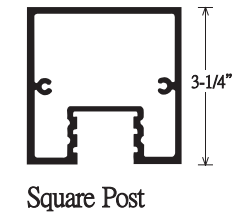

### 3-1/4" deep aluminum post & panel sign

THREE REVEAL  
POSITIONS  
0", 3/8", 3/4"

REMOVABLE CAPS:  
Allow panels to slide  
up and out from posts

Non-illuminated

Variable size, up to approx. 50 sq. ft.

3-1/4" deep panel with flush .090" aluminum faces

3-1/4" square, rectangular or half-round posts

Optional reveal at post to panel connection

Baked 2-part acrylic polyurethane finish

Direct burial or base-plate mounting