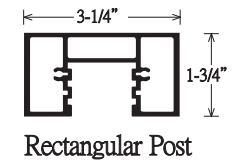

### 3-1/4" deep aluminum post & panel sign

THREE REVEAL  
POSITIONS  
0", 3/8", 3/4"

REMOVABLE CAPS:  
Allow panels to slide  
up and out from posts

Non-illuminated

Variable size, up to approx. 50 sq. ft.

3-1/4" deep panel with flush .090" aluminum faces

3-1/4" square, rectangular or half-round posts

Optional reveal at post to panel connection

Baked 2-part acrylic polyurethane finish

Direct burial or base-plate mounting