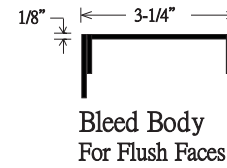

### 3-1/4" deep aluminum post & panel sign

THREE REVEAL  
POSITIONS  
0", 3/8", 3/4"

REMOVABLE CAPS:  
Allow panels to slide  
up and out from posts

Non-illuminated

Variable size, up to approx. 50 sq. ft.

3-1/4" deep panel with flush .090" aluminum faces

3-1/4" square, rectangular or half-round posts

Optional reveal at post to panel connection

Baked 2-part acrylic polyurethane finish

Direct burial or base-plate mounting