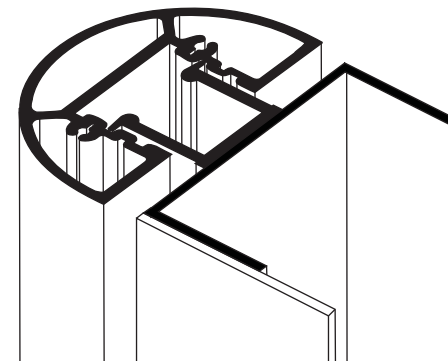

### 3-1/4" deep aluminum post & panel sign

THREE REVEAL  
POSITIONS  
0", 3/8", 3/4"

REMOVABLE CAPS:  
Allow panels to slide  
up and out from posts

Non-illuminated

Variable size, up to approx. 50 sq. ft.

3-1/4" deep panel with flush .090" aluminum faces

3-1/4" square, rectangular or half-round posts

Optional reveal at post to panel connection

Baked 2-part acrylic polyurethane finish

Direct burial or base-plate mounting