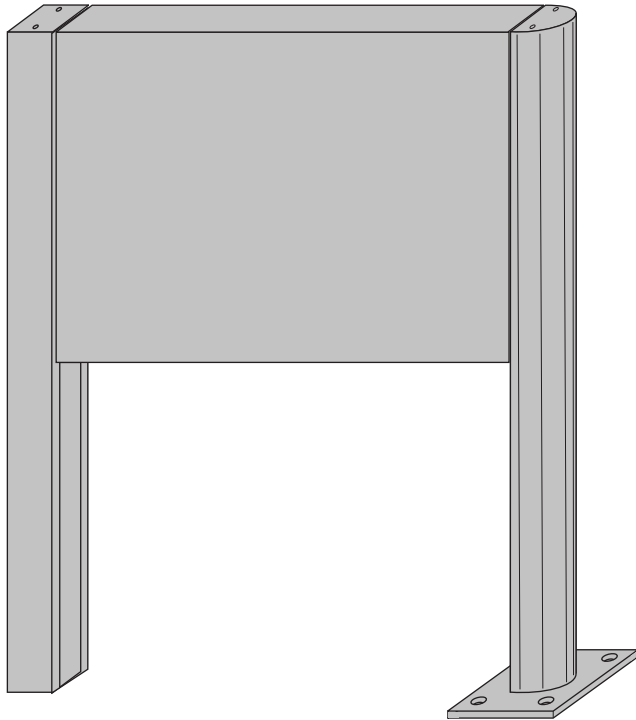

Series 300-7

7" deep aluminum post & panel sign

SECTION VIEW

Non-illuminated or Illuminated
Variable size, up to approx. 60 sq. ft.
7" deep panel with flush .090" aluminum faces
Available with routed aluminum faces, slide-in or flush-mounted,
with back-up acrylic or push-thru acrylic letters
7" rectangular or half-round posts
Optional reveal at post to panel connection
Baked 2-part acrylic polyurethane finish