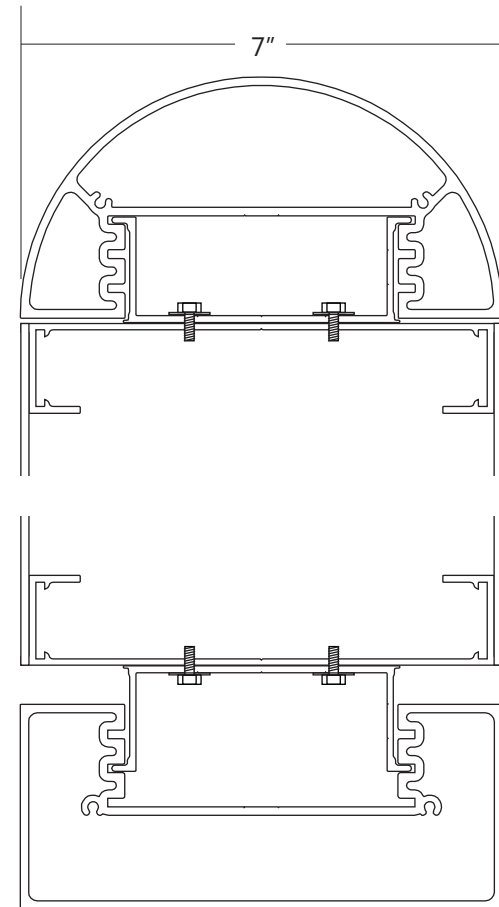

Series 300-7

7" deep aluminum post & panel sign

SECTION VIEW

Non-illuminated or Illuminated
Variable size, up to approx. 60 sq. ft.
7" deep panel with flush .090" aluminum faces
Available with routed aluminum faces, slide-in or flush-mounted,
with back-up acrylic or push-thru acrylic letters
7" rectangular or half-round posts
Optional reveal at post to panel connection
Baked 2-part acrylic polyurethane finish