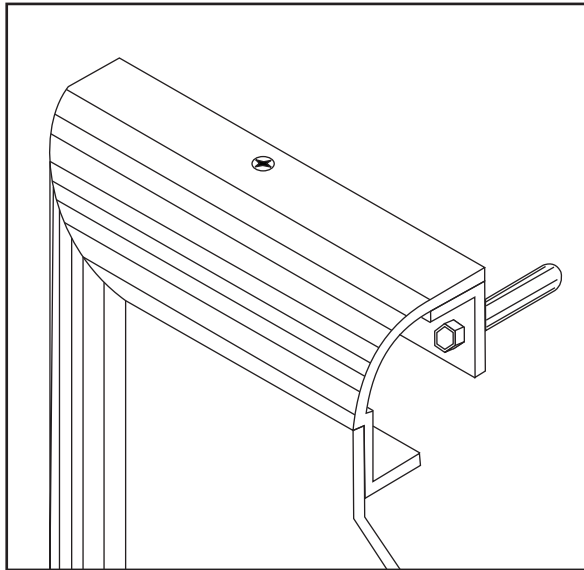

Series 300-WMR

Radius-Edge Wall Mount Aluminum Panel Sign

OBLIQUE VIEW

SECTION VIEW

Non-Illuminated
Variable size, up to ~50 sq. ft.
~2" depth
.080" (min) aluminum or ACM face
Baked 2-part acrylic polyurethane finish
Concealed aluminum mounting frame