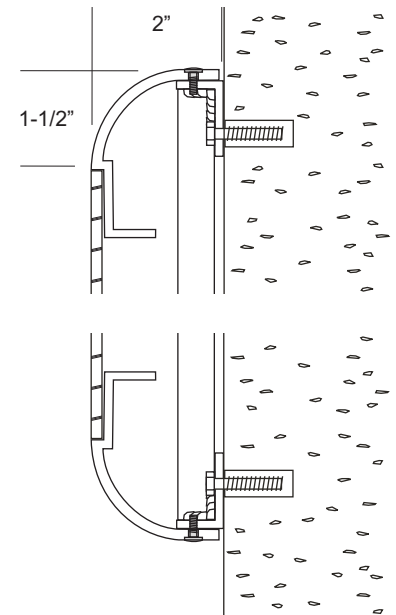

Series 300-WMR

Radius-Edge Wall Mount Aluminum Panel Sign

OBLIQUE VIEW

SECTION VIEW

Non-Illuminated
Variable size, up to ~50 sq. ft.
~2" depth
.080" (min) aluminum or ACM face
Baked 2-part acrylic polyurethane finish
Concealed aluminum mounting frame